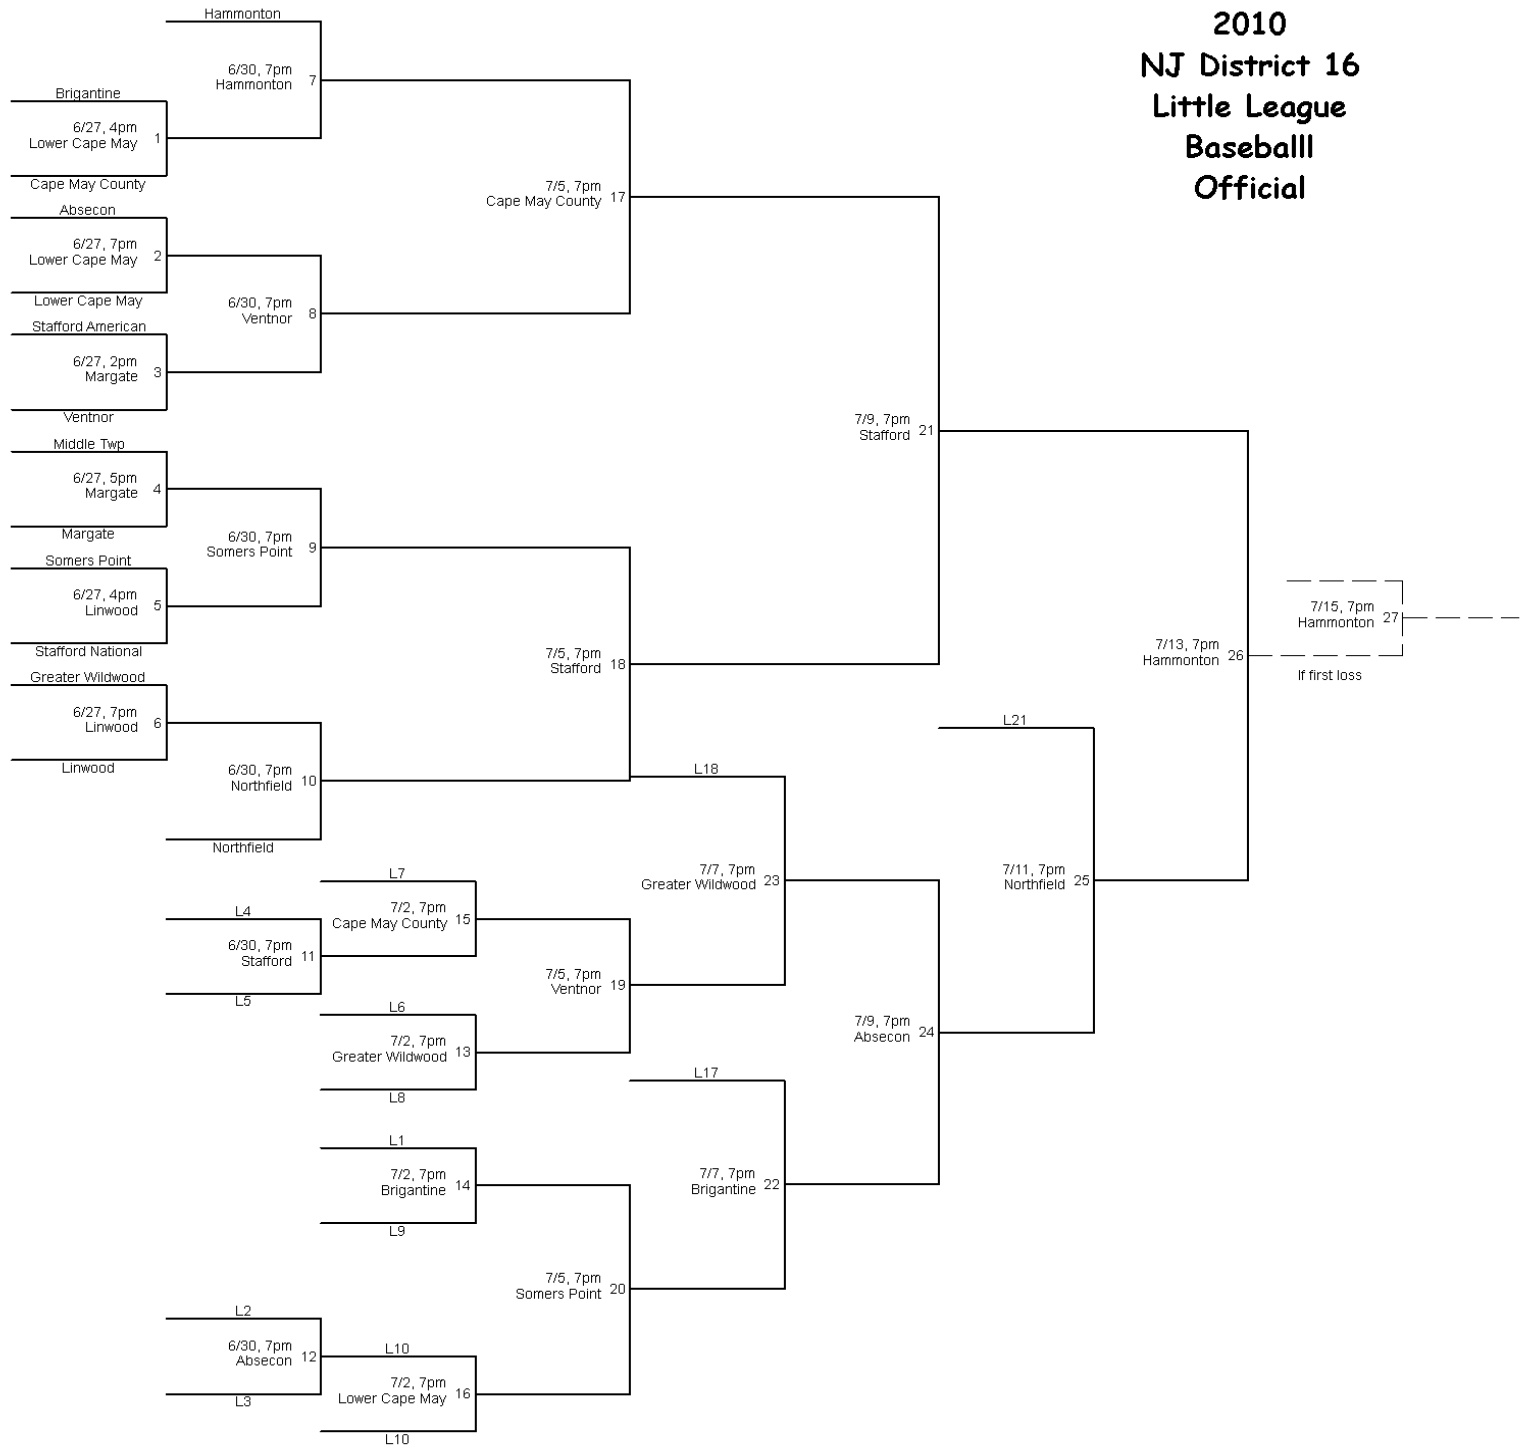

# 2010 NJ District 16 Little League Baseball Official

**Host, Winning And Losing Teams  
Call in scores to 609-597-4189**

**Each team to supply 2 baseballs**